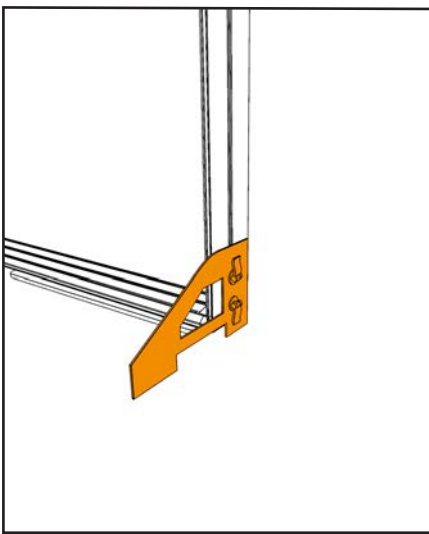

isyLED 8

Zubehör/Accessories

55°-135°