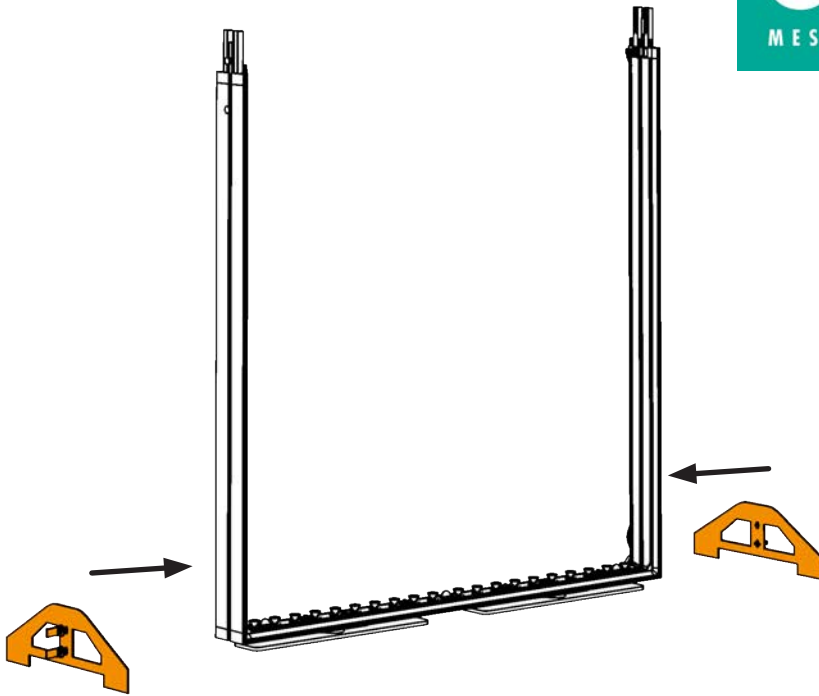

isyLED 8

Zubehör/Accessories

55°-135°