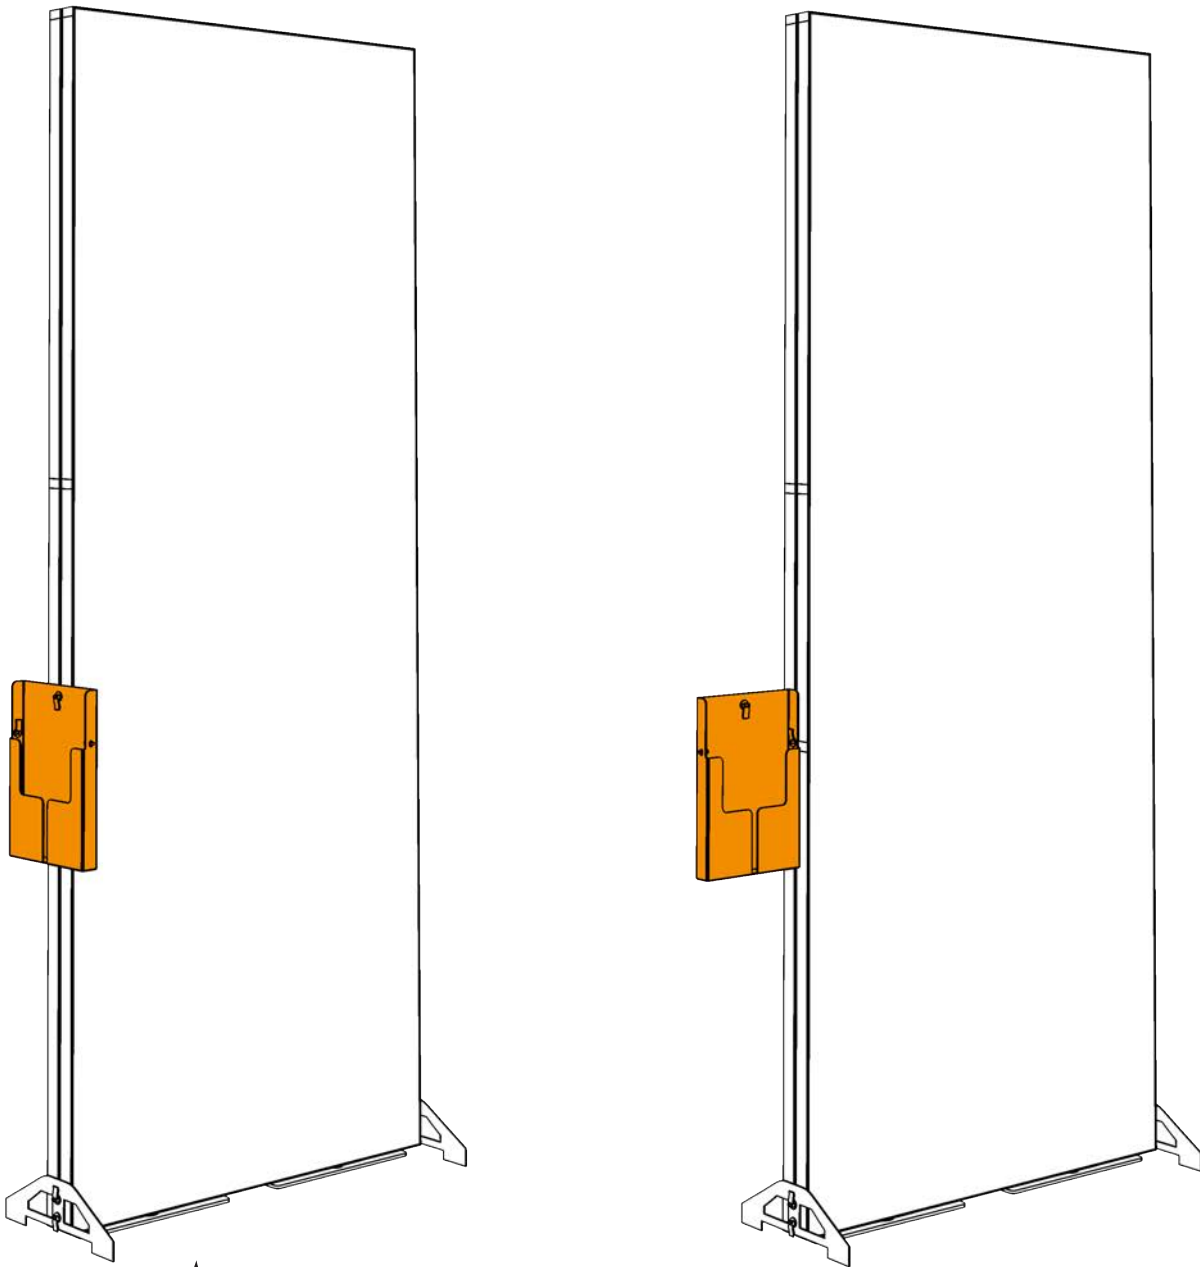

isyLED 8

Zubehör/Accessories

55°-135°