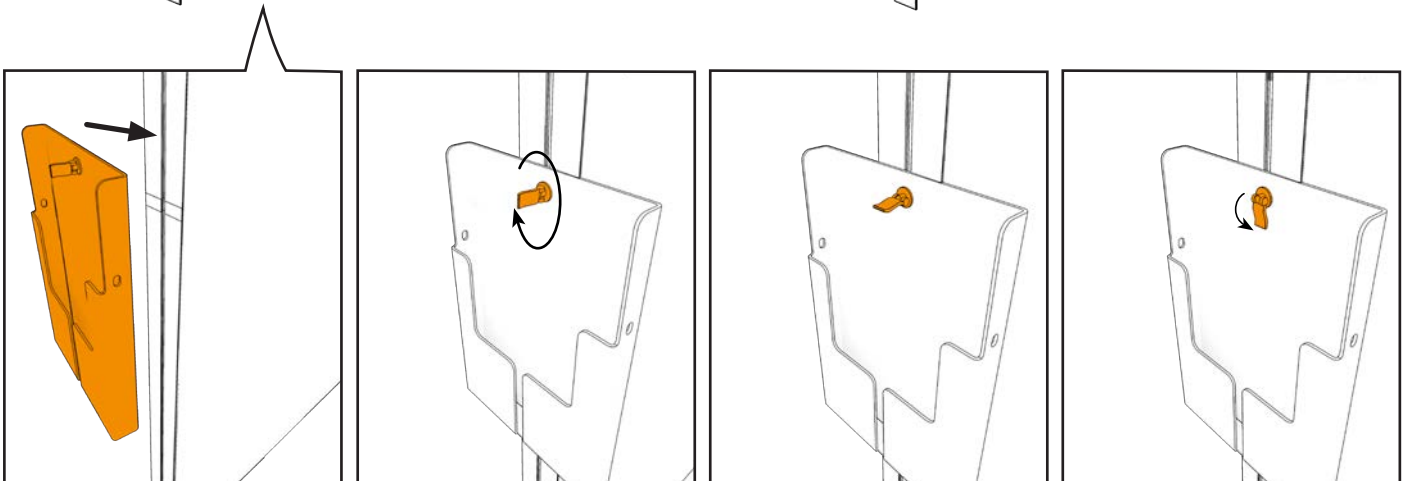

isyLED 8

Zubehör/Accessories

55°-135°