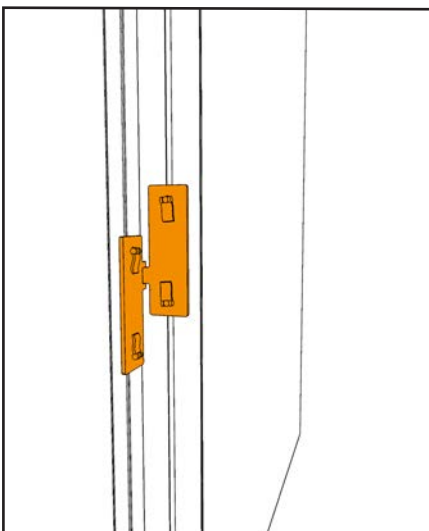

isyLED 8

Zubehör/Accessories

55°-135°