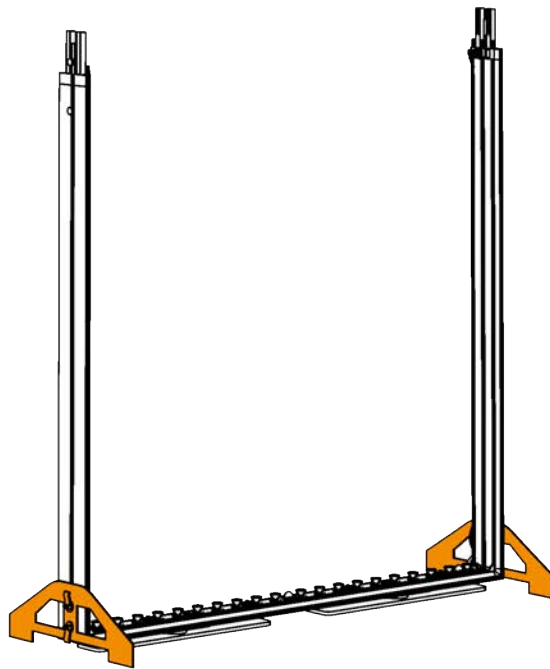

isyLED 8

Zubehör/Accessories

55°-135°