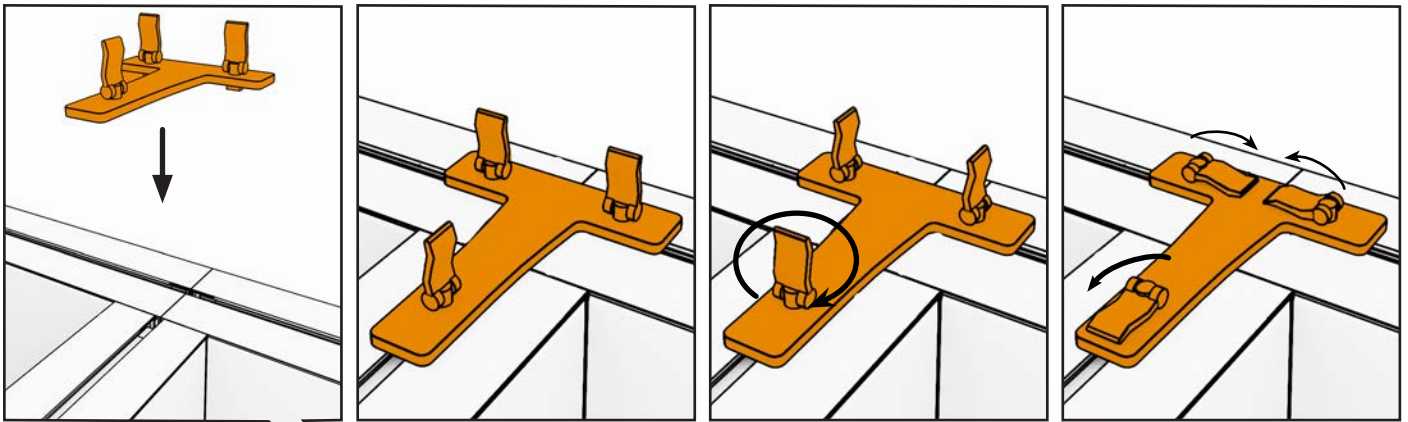

isyLED 8

Zubehör/Accessories

55°-135°