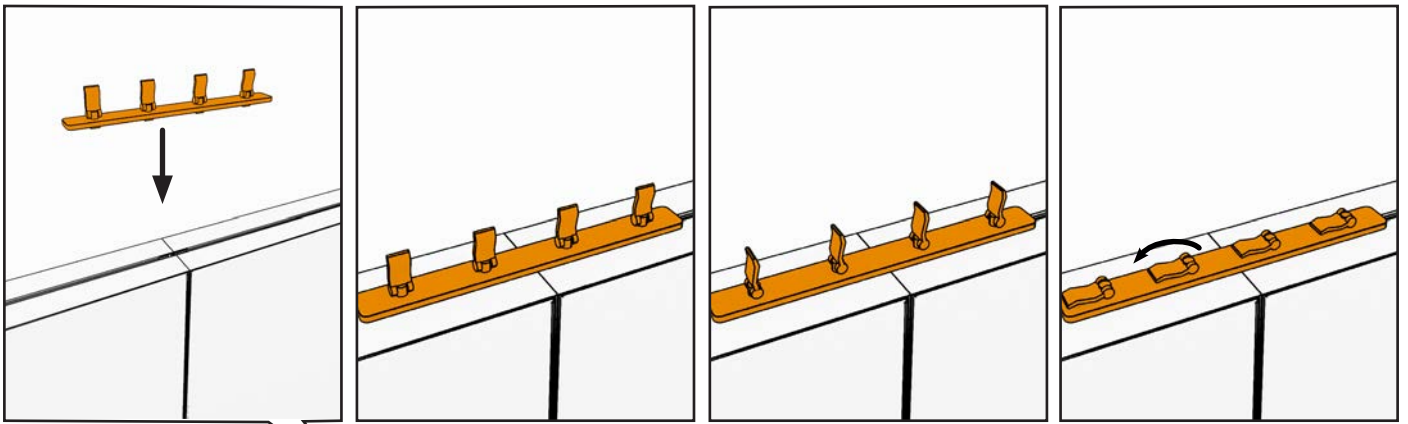

isyLED 8

Zubehör/Accessories

55°-135°