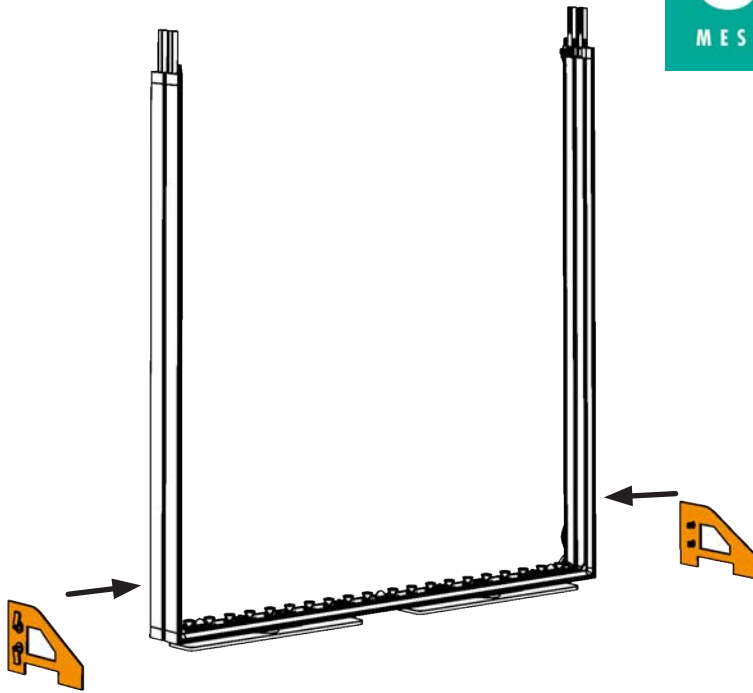

isyLED 8

Zubehör/Accessories

55°-135°