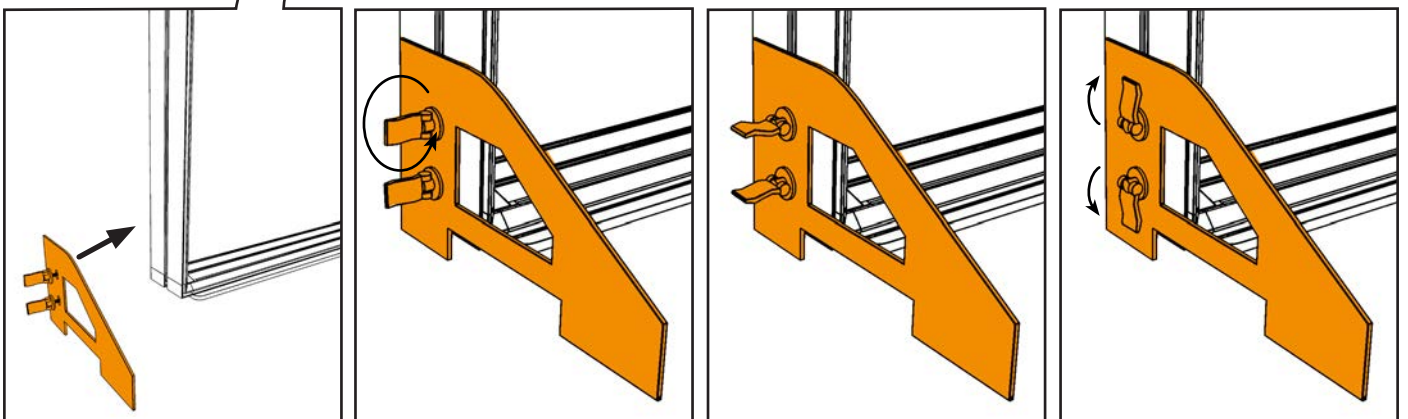

isyLED 8

Zubehör/Accessories

55°-135°