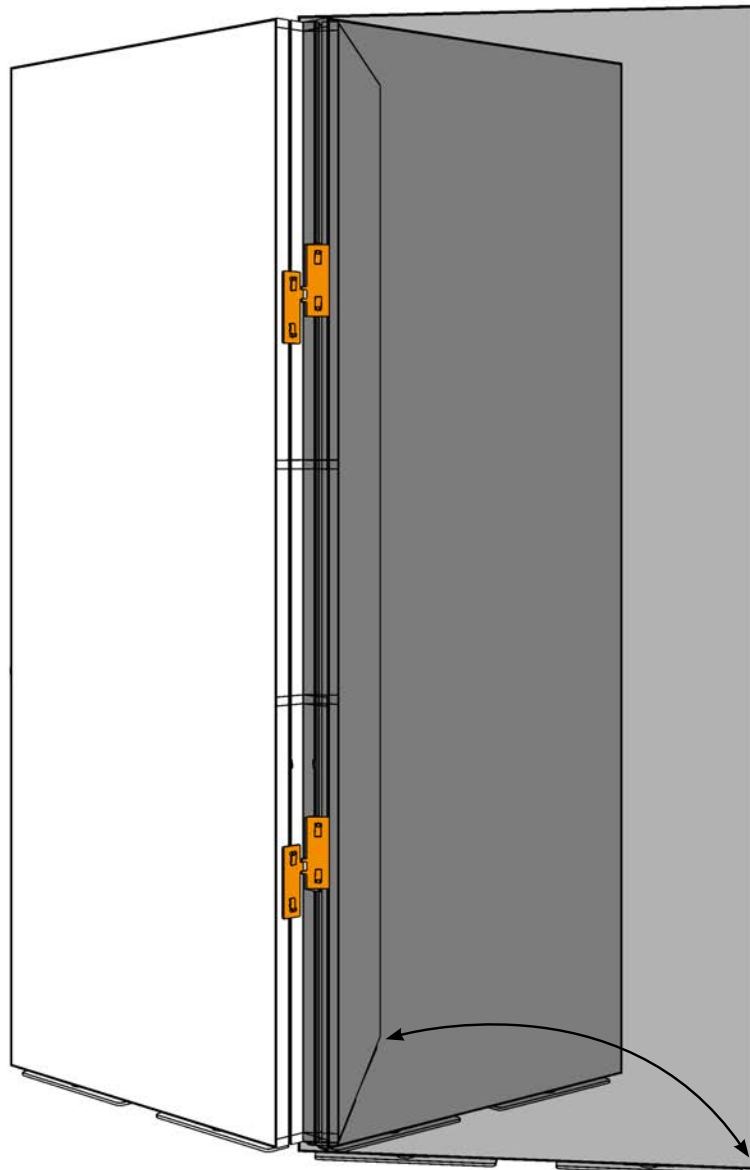

isyLED 8

Zubehör/Accessories

55°-135°