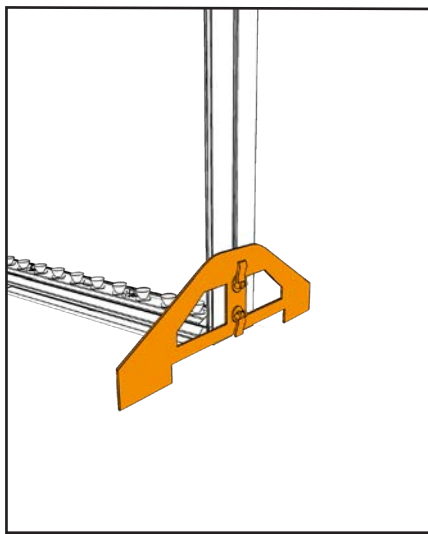

isyLED 8

Zubehör/Accessories

55°-135°