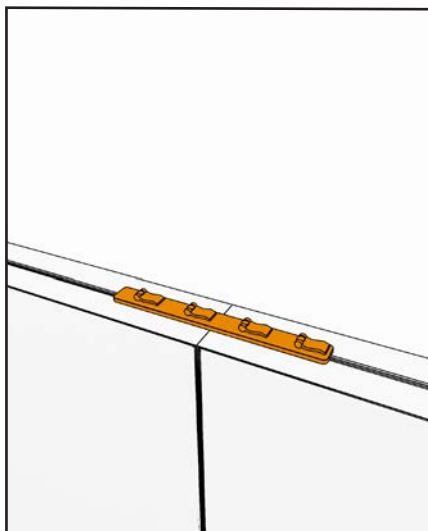

isyLED 8

Zubehör/Accessories

55°-135°