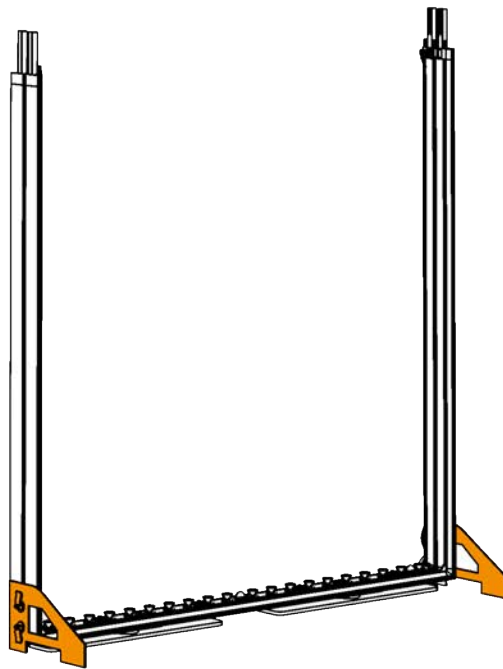

isyLED 8

Zubehör/Accessories

55°-135°