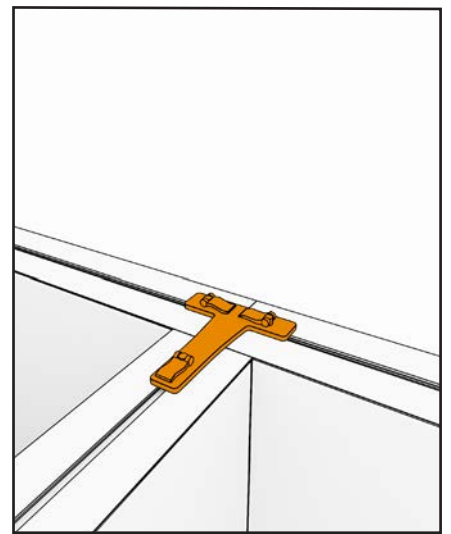

isyLED 8

Zubehör/Accessories

55°-135°