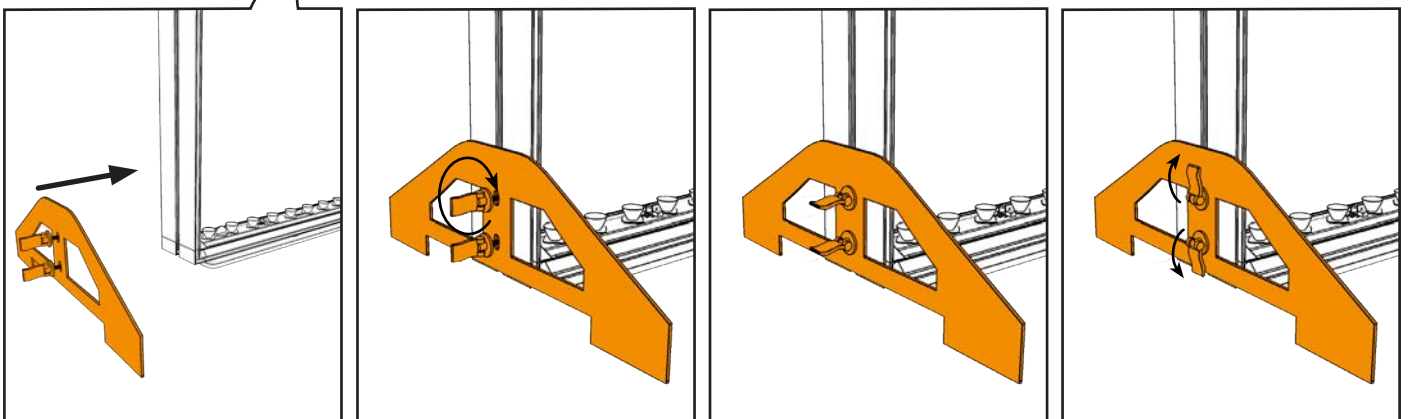

isyLED 8

Zubehör/Accessories

55°-135°