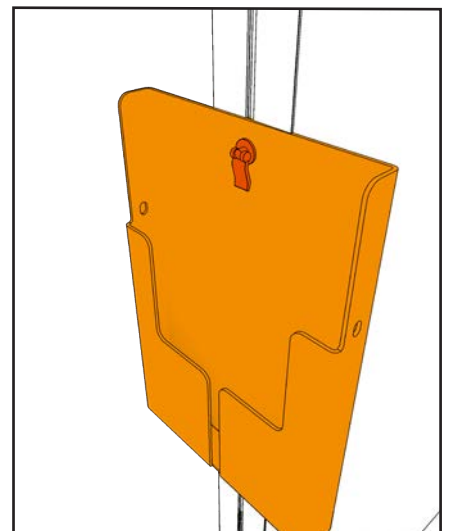

isyLED 8

Zubehör/Accessories

55°-135°