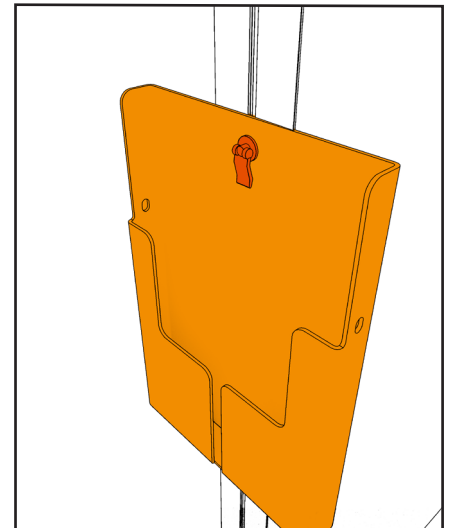

isyLED 8

Zubehör/Accessories

55°-135°