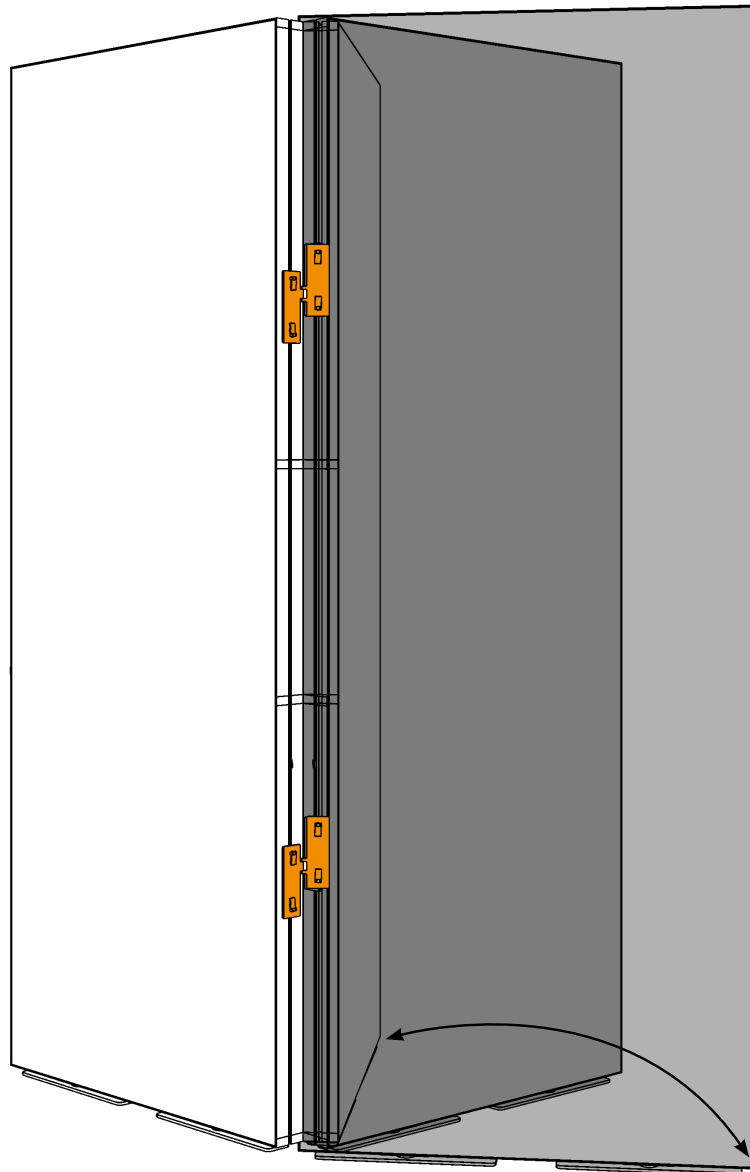

isyLED 8

Zubehör/Accessories

55°-135°