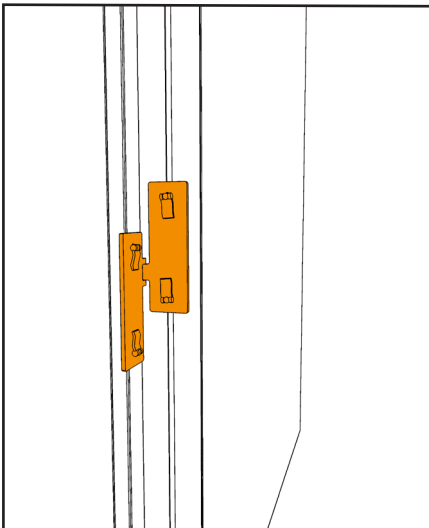

isyLED 8

Zubehör/Accessories

55°-135°