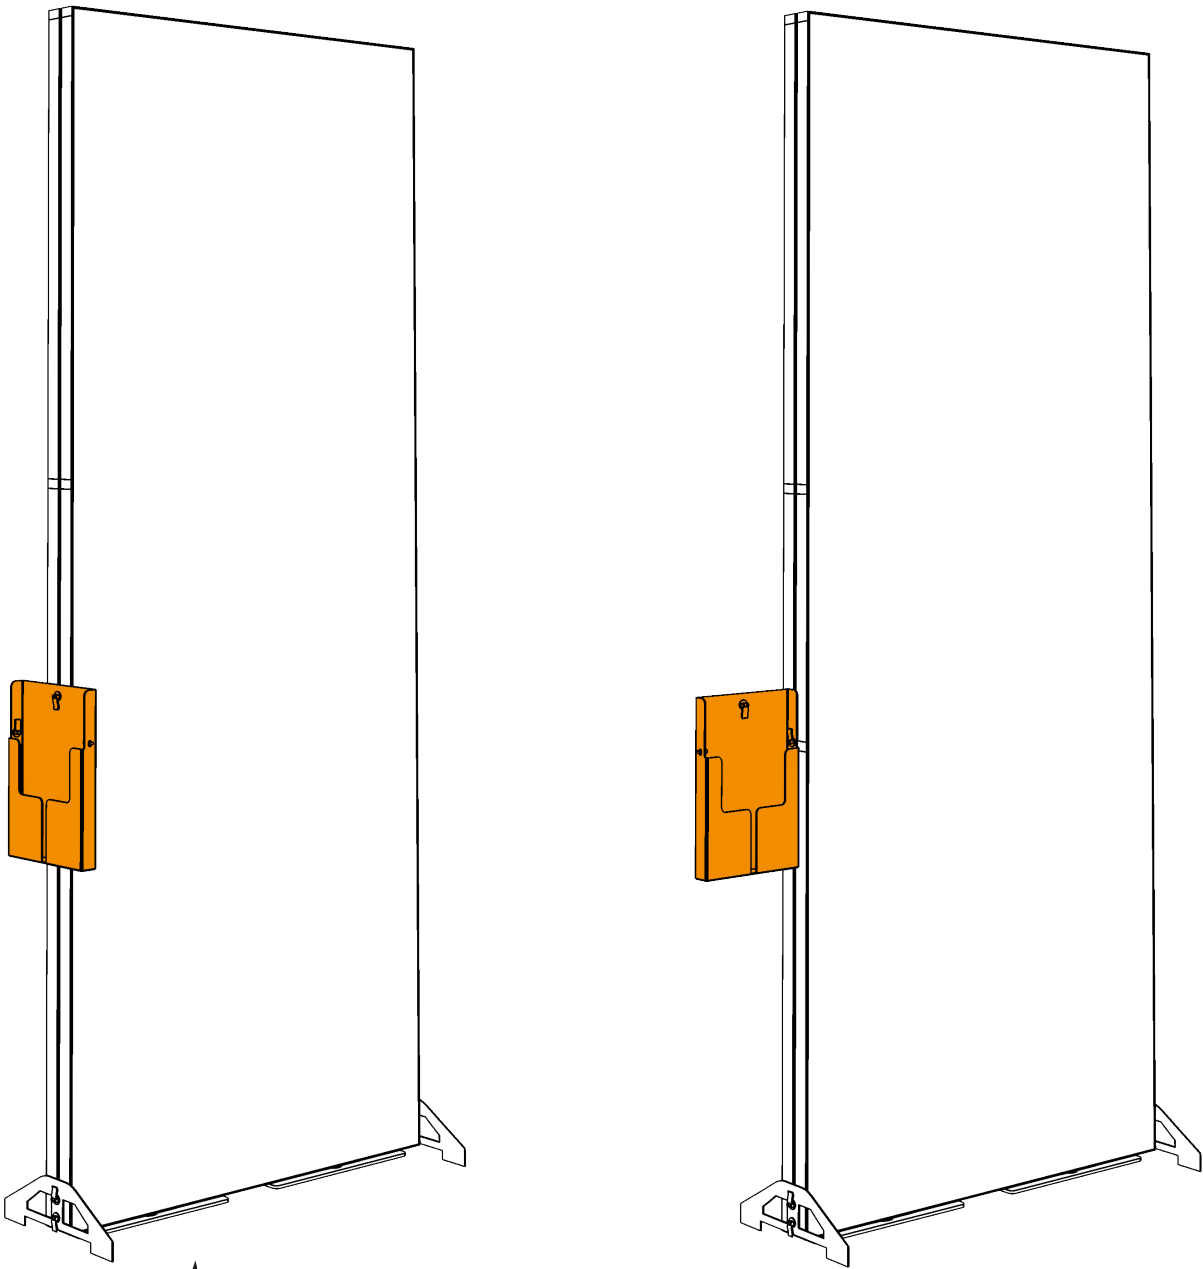

isyLED 8

Zubehör/Accessories

55°-135°