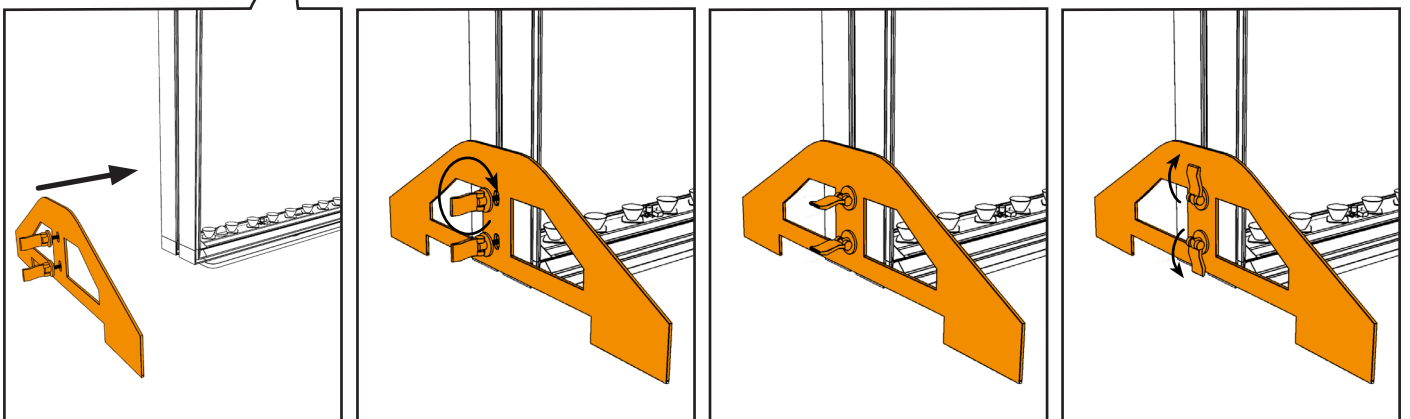

isyLED 8

Zubehör/Accessories

55°-135°