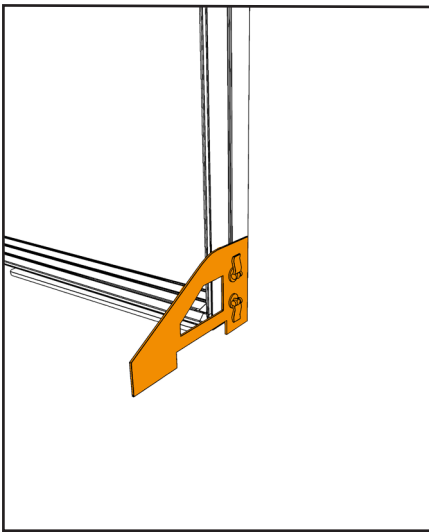

isyLED 8

Zubehör/Accessories

55°-135°