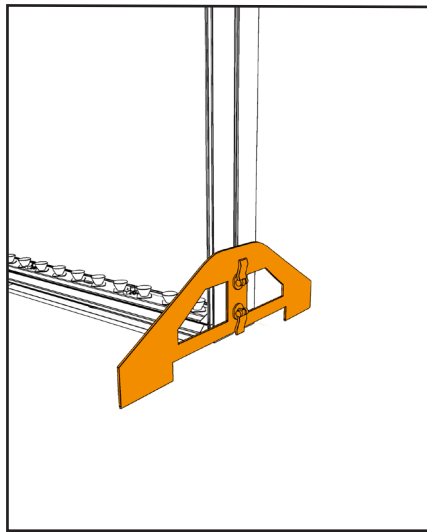

isyLED 8

Zubehör/Accessories

55°-135°