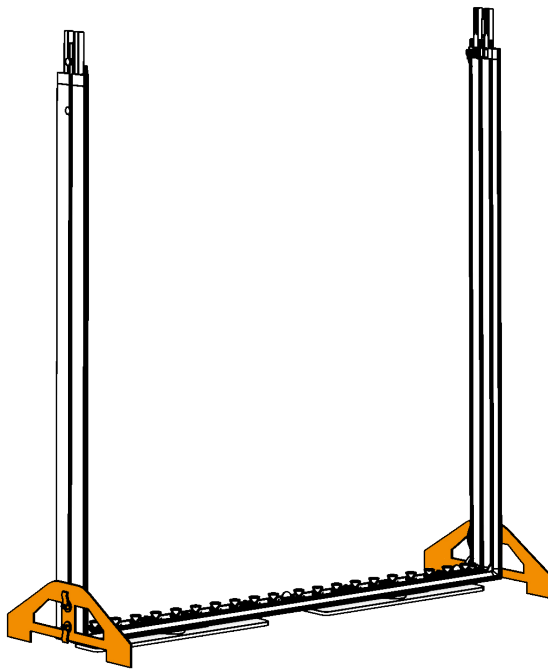

isyLED 8

Zubehör/Accessories

55°-135°