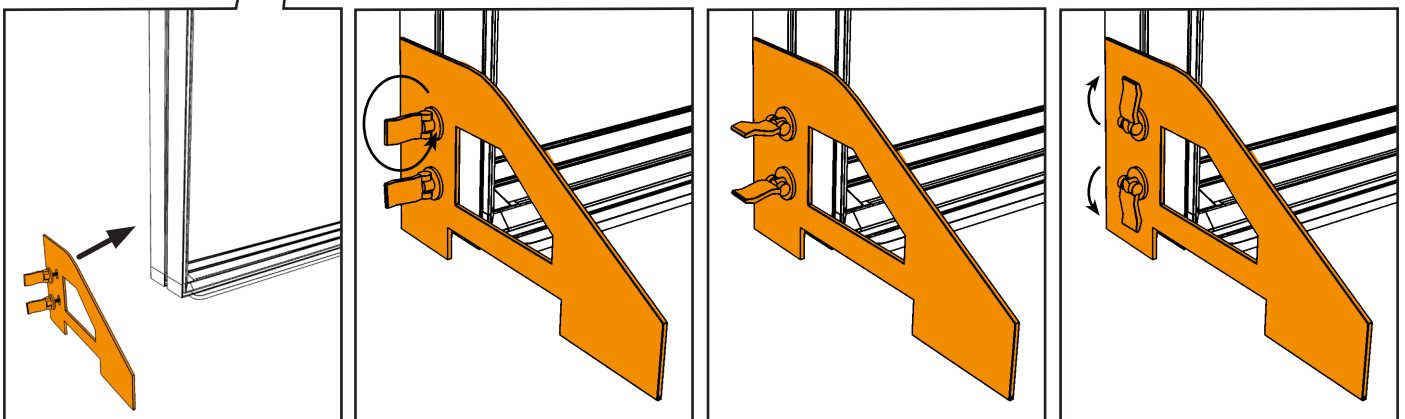

isyLED 8

Zubehör/Accessories

55°-135°