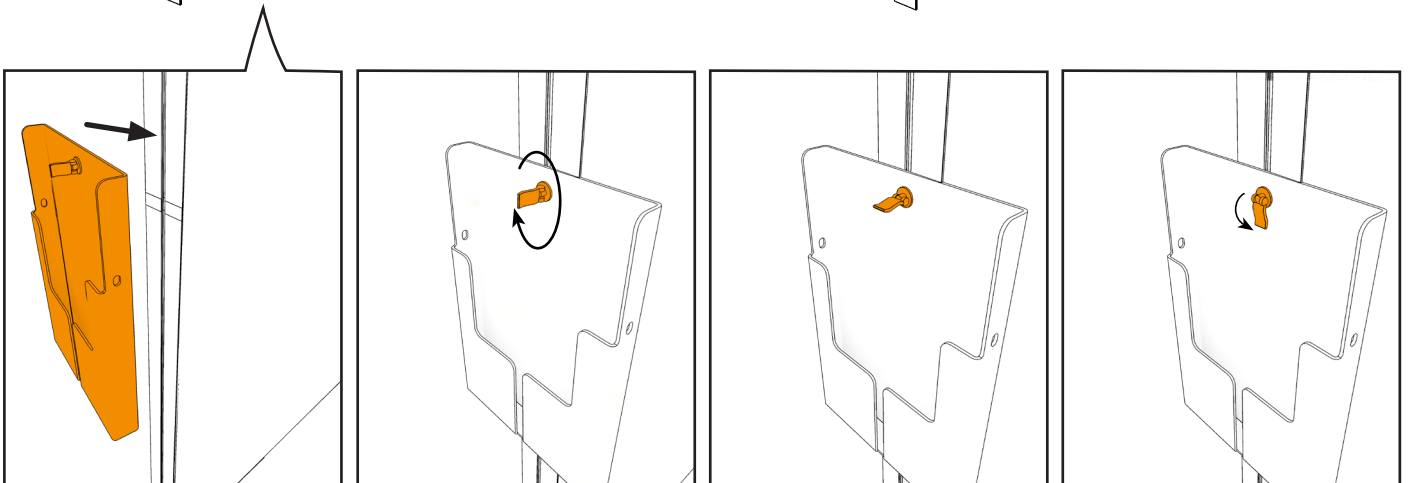

isyLED 8

Zubehör/Accessories

55°-135°