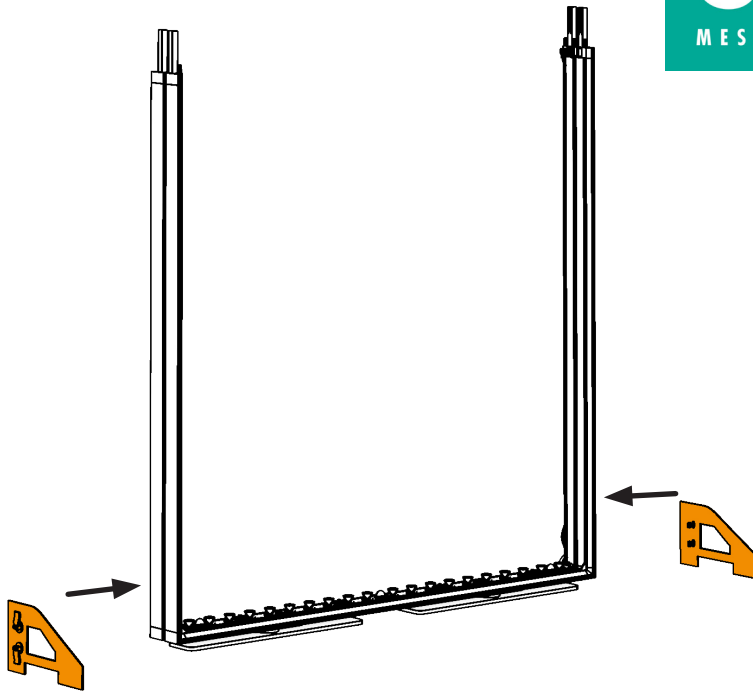

isyLED 8

Zubehör/Accessories

55°-135°