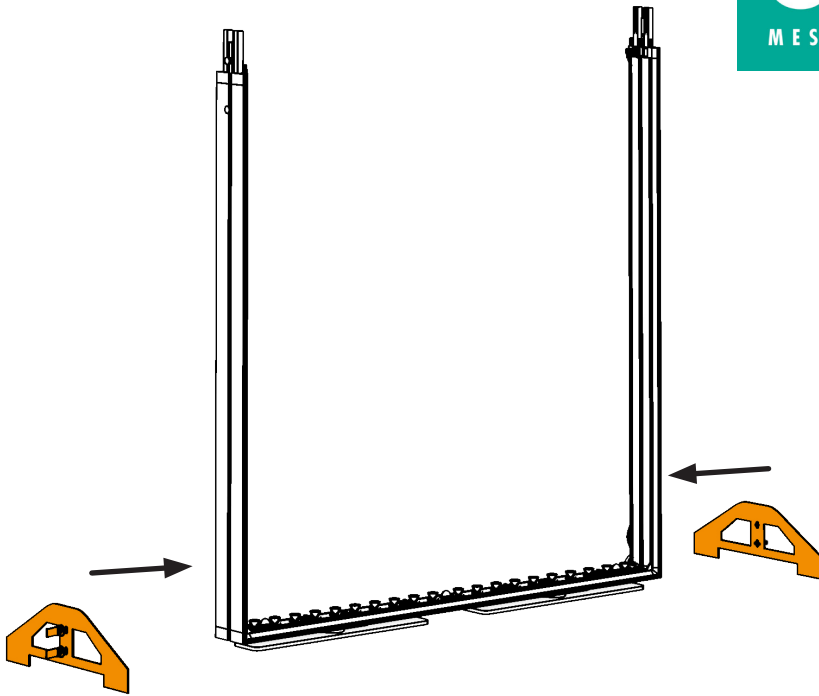

isyLED 8

Zubehör/Accessories

55°-135°