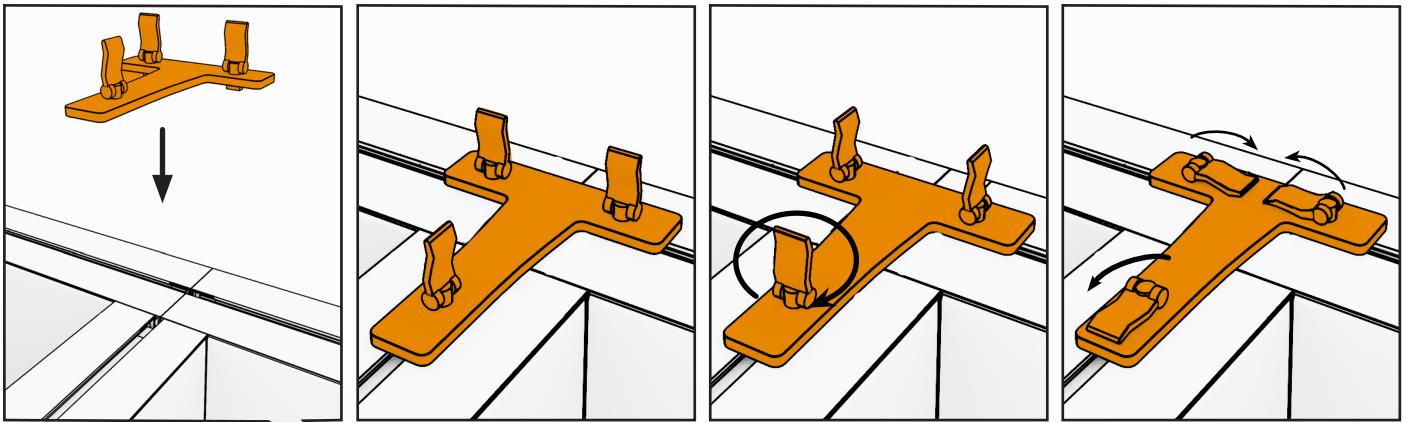

isyLED 8

Zubehör/Accessories

55°-135°