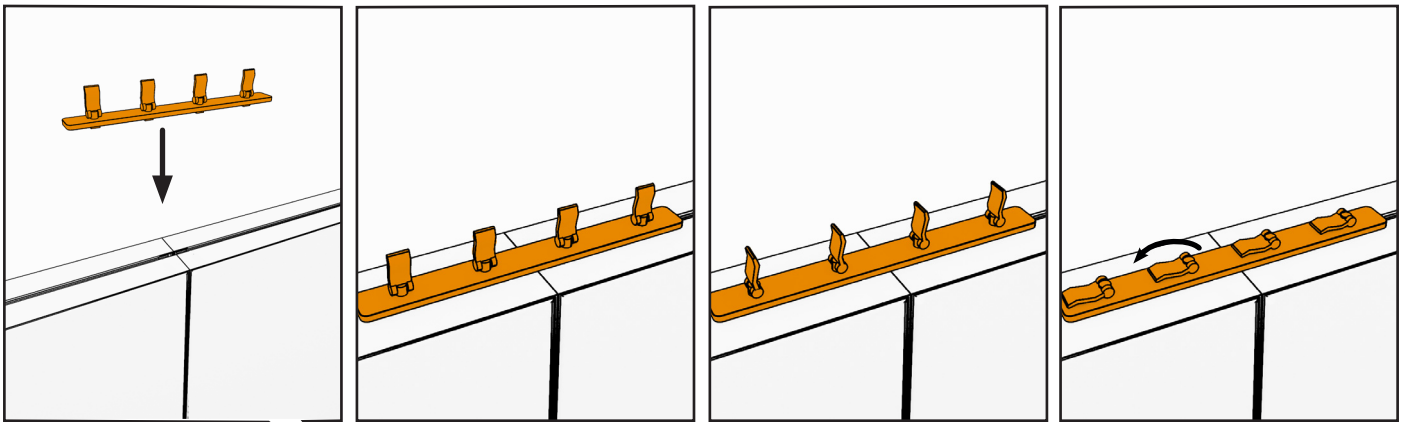

isyLED 8

Zubehör/Accessories

55°-135°